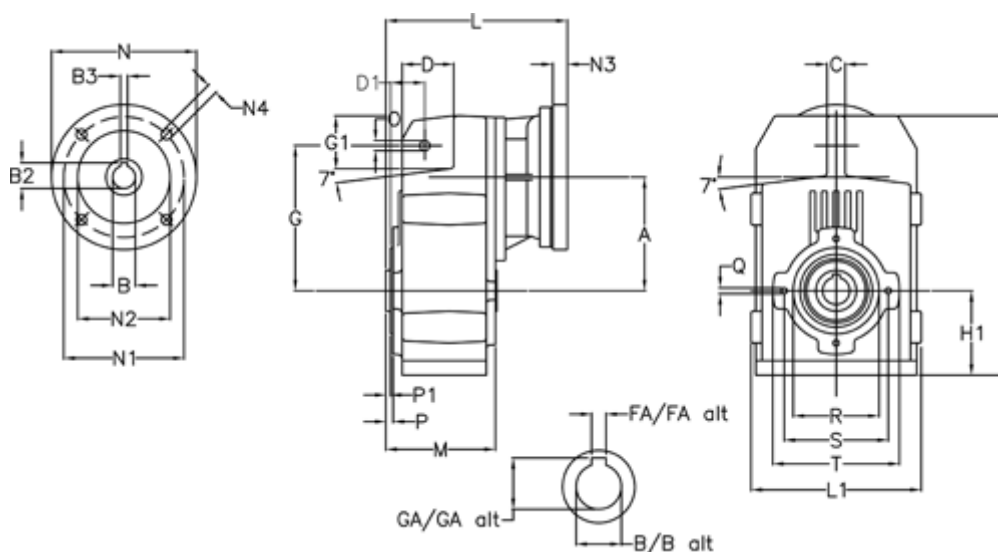

Article number: 29560102583235
 Description: Shaft mounted gear
 A102H25-25,8-P90B5

Measures

A = 112.50	FA = 8	M = 100.5	Q = M8x12
B = 25	G = 140	N = 200	R = 80
B1 = 24	G1 = 51.0	N1 = 165	S = 100
B2 = 27.3	GA = 28.3	N2 = 130	T = 120
B3 = 8	H = 251.0	N4 = M10x20	
C = 20	H1 = 84.0	O = 11	
D = 47.5	L = 205.0	P = 4.5	
D1 = 35.0	L1 = 170	P1 = 3.0	